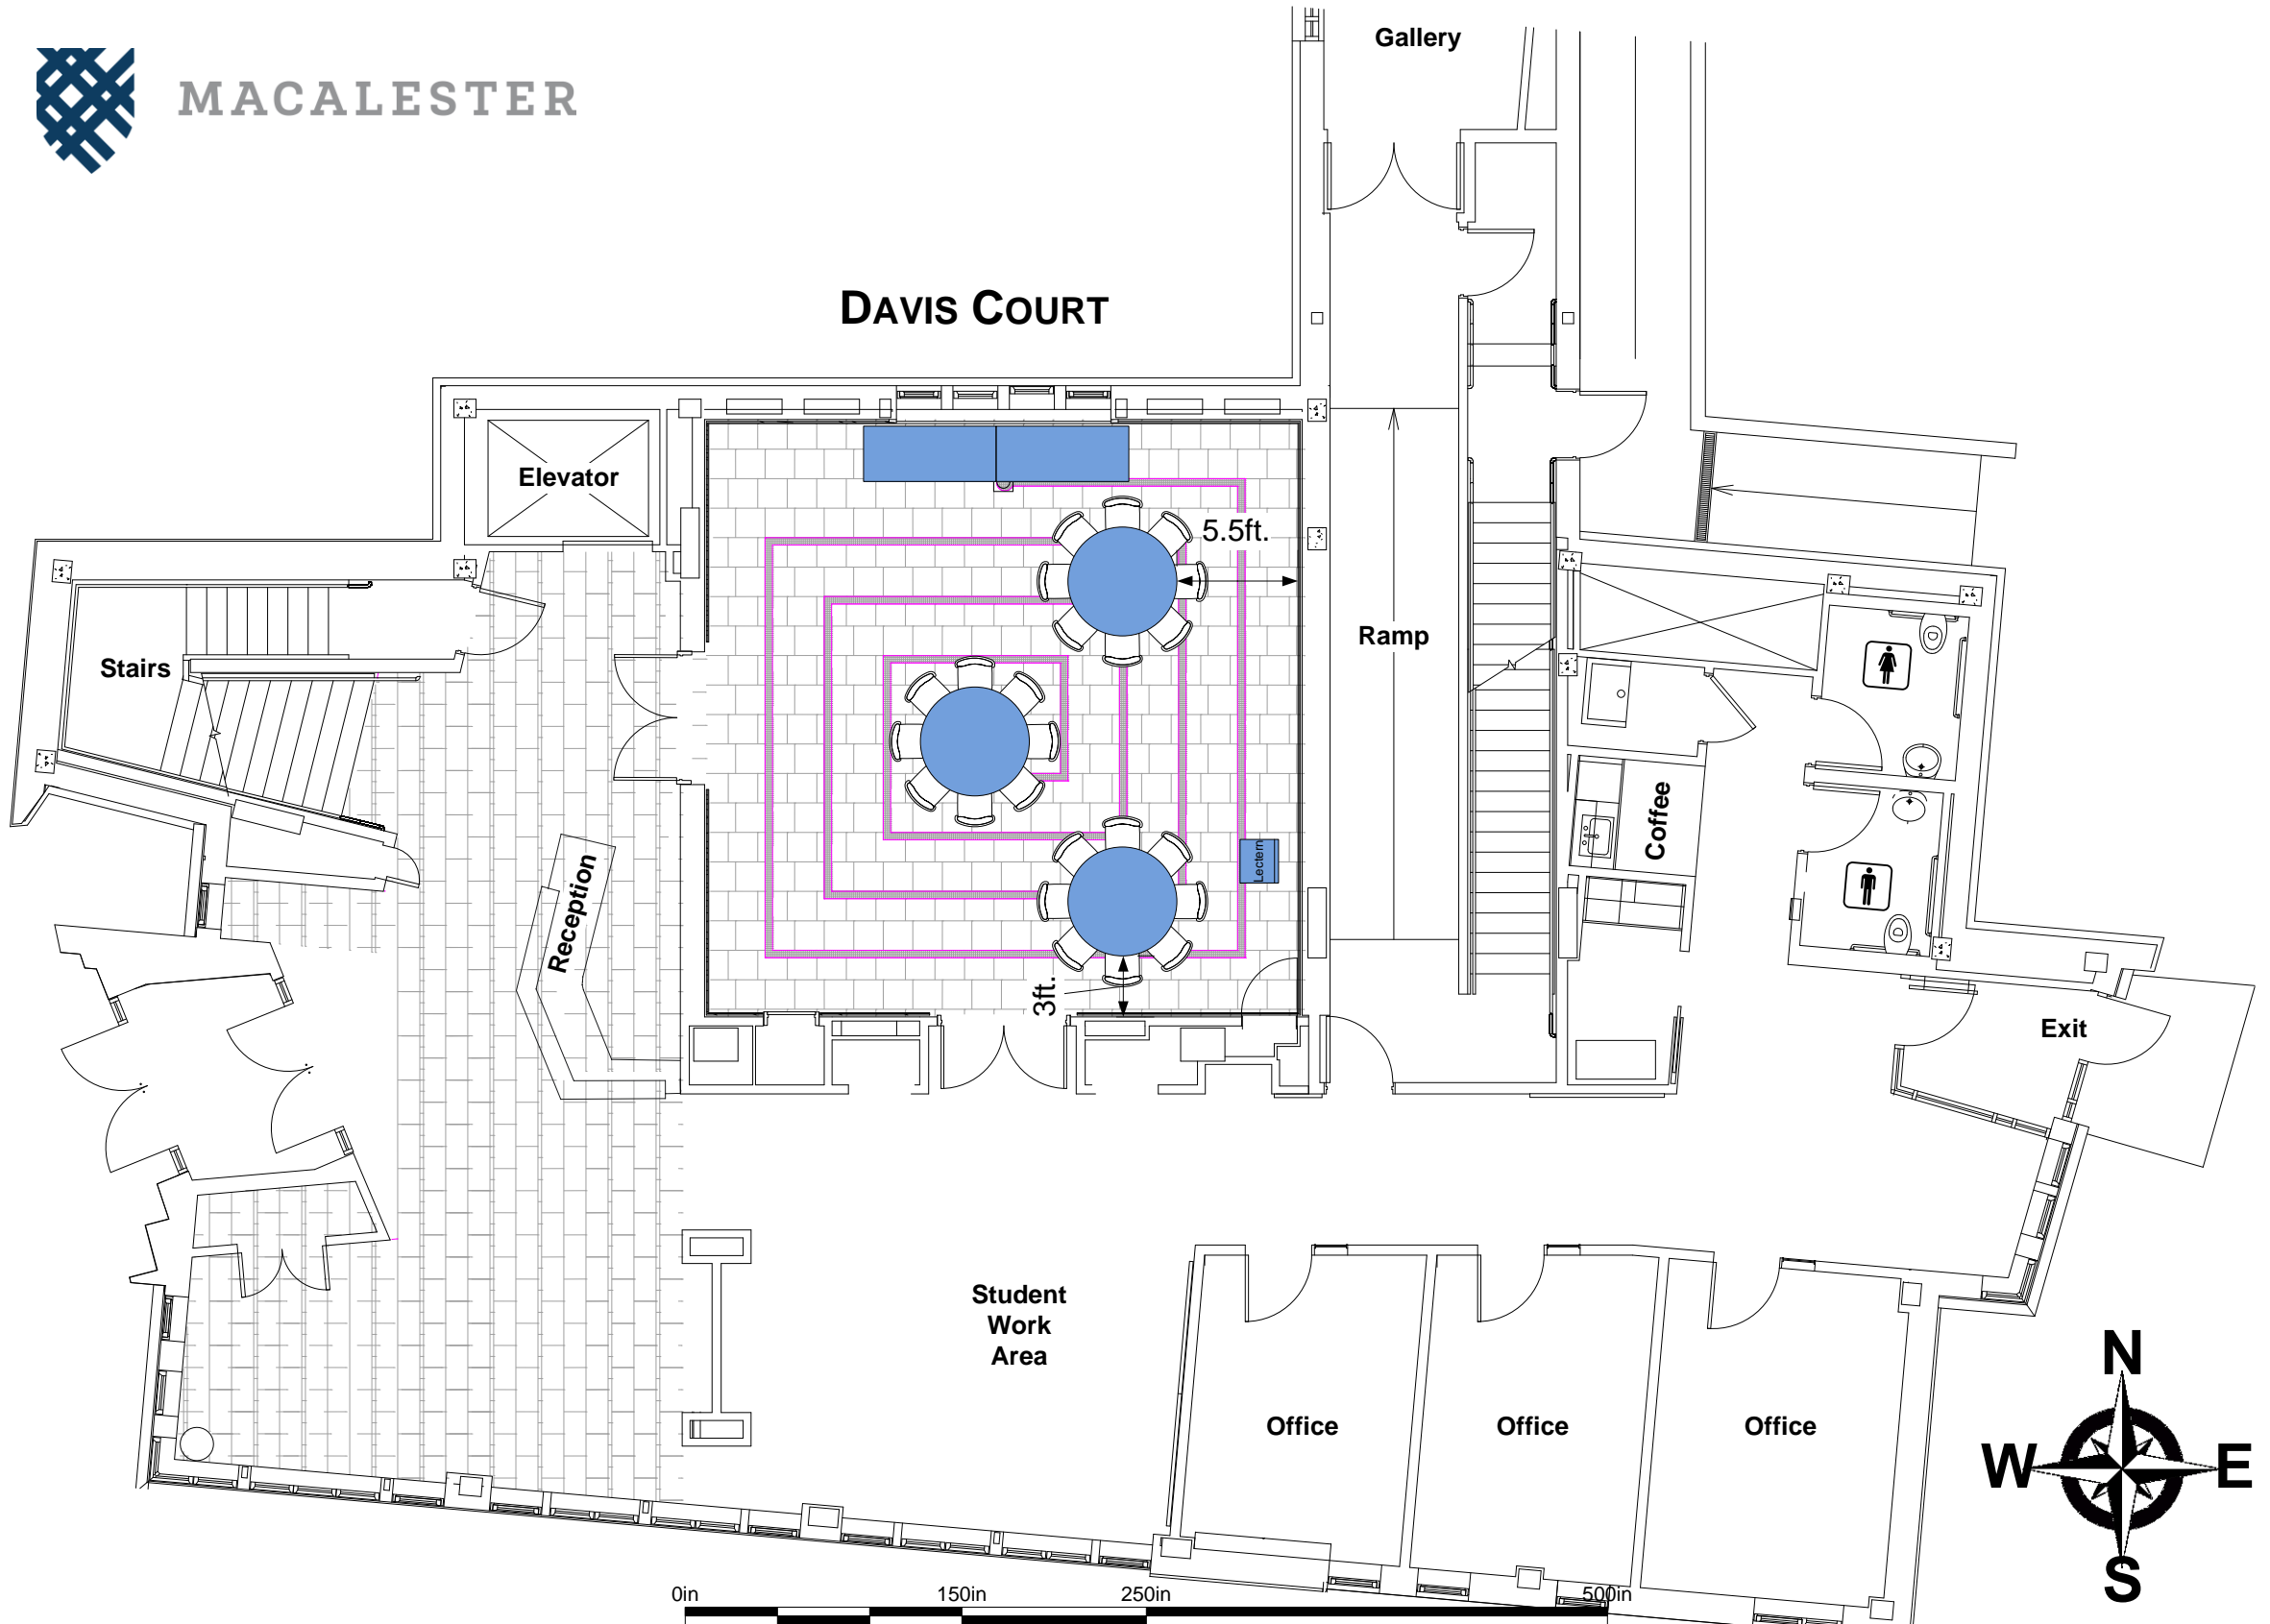

MACALESTER

DAVIS COURT

Elevator

Gallery

Stairs

Ramp

Reception

Coffee

Lectern

Exit

Student Work Area

Office

Office

Office

0in 150in 250in 500in