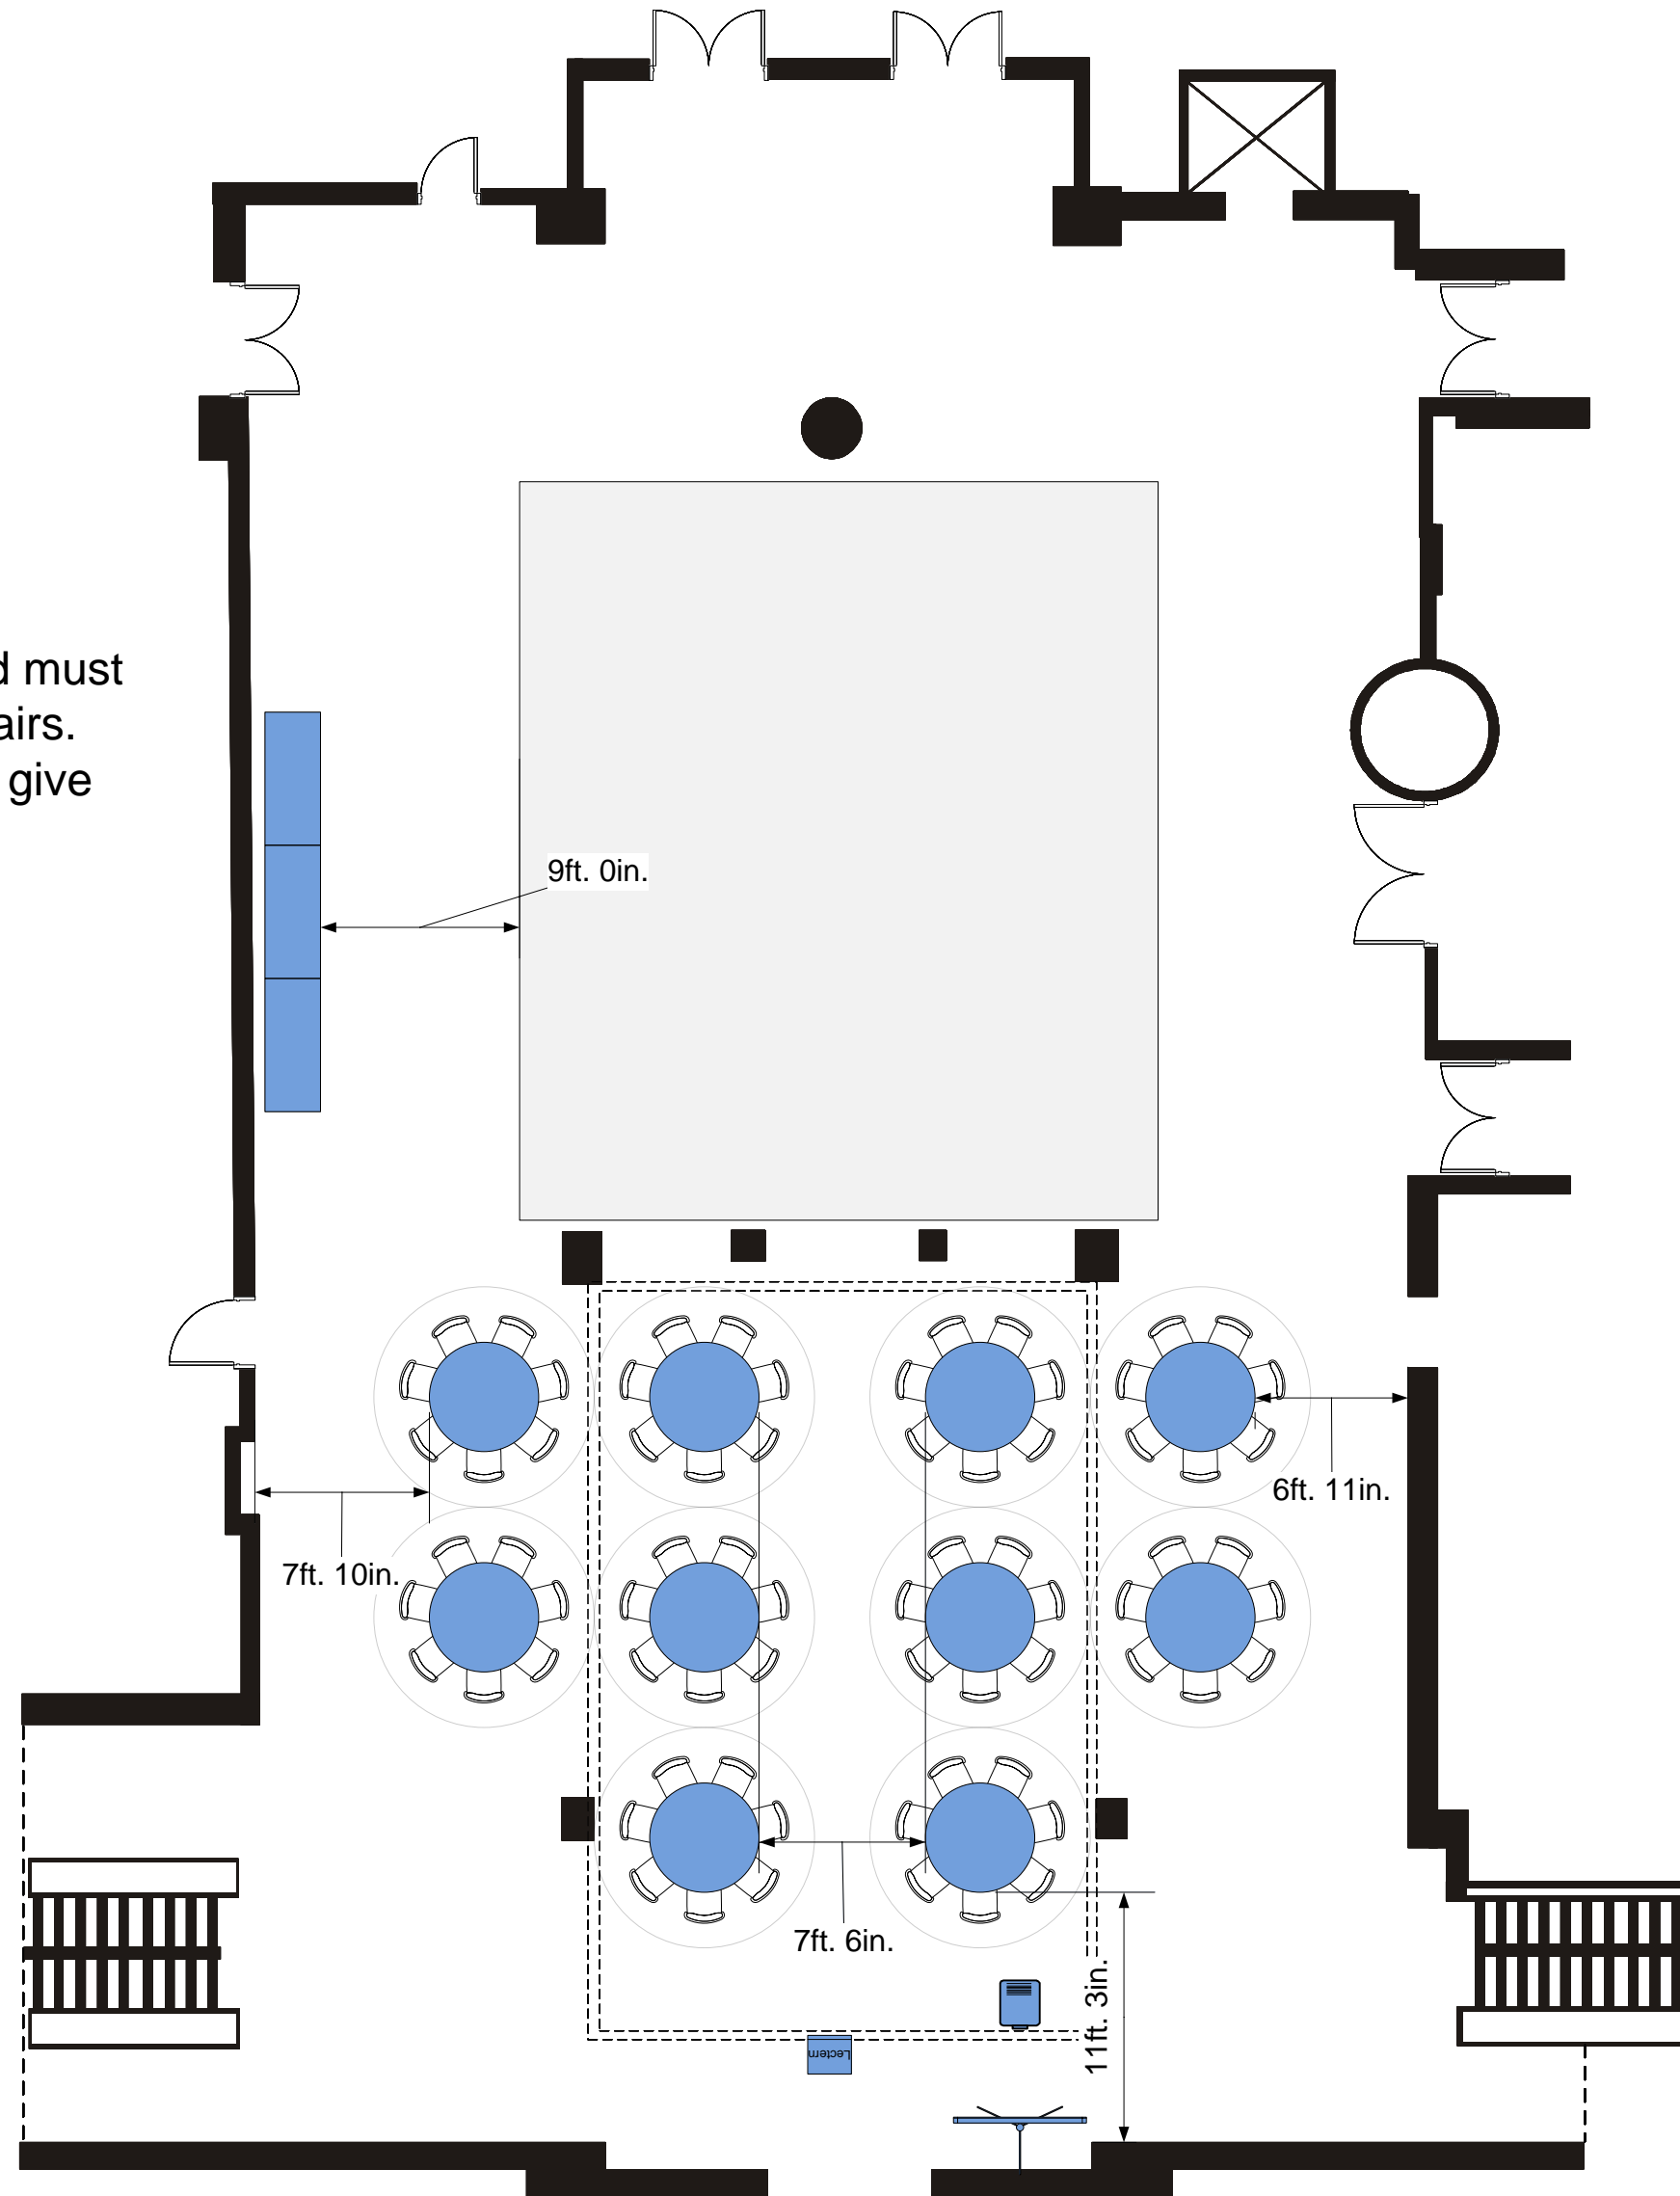

MACALESTER

OLIN – RICE HALLS OF SCIENCE SECOND FLOOR – SMALL GALLERY

Note: projector & lectern optional and must be requested in addition to tables/chairs. Shown for illustrative purpose and to give definition for pathways.

0ft. 6ft. 10ft. 20ft.