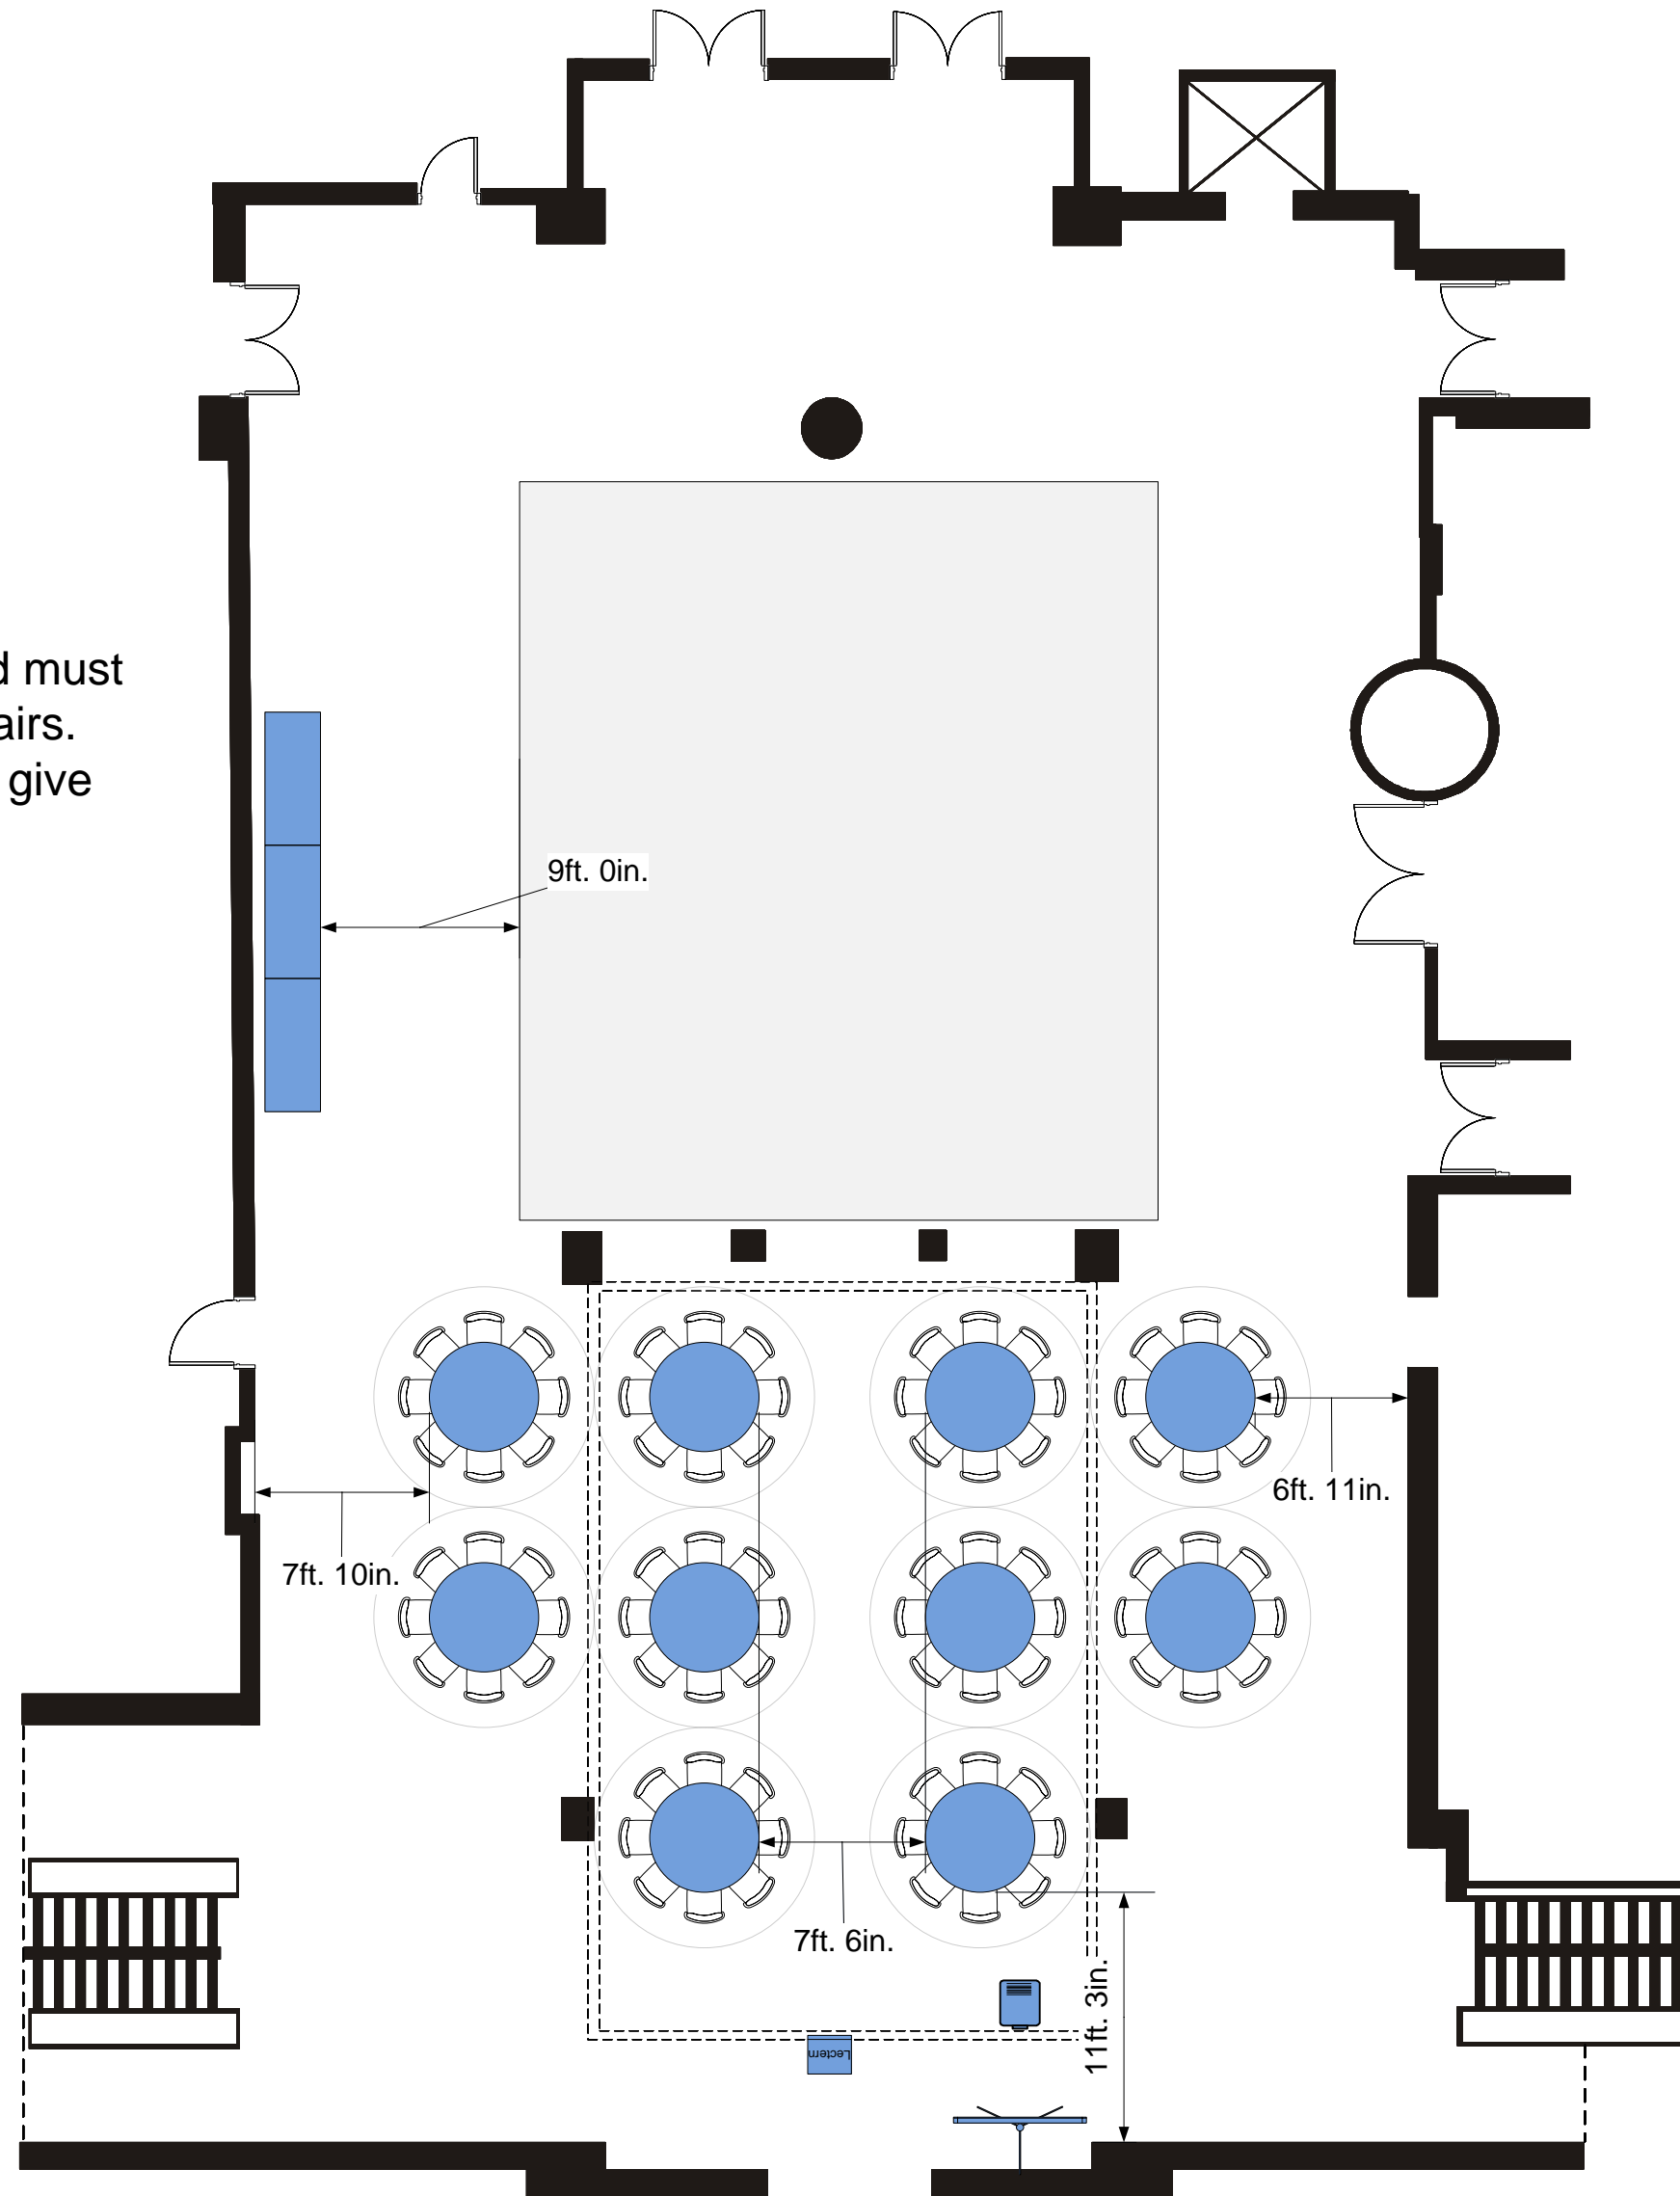

MACALESTER

OLIN – RICE HALLS OF SCIENCE SECOND FLOOR – SMALL GALLERY

Note: projector & lectern optional and must be requested in addition to tables/chairs. Shown for illustrative purpose and to give definition for pathways.

0ft. 6ft. 10ft. 20ft.