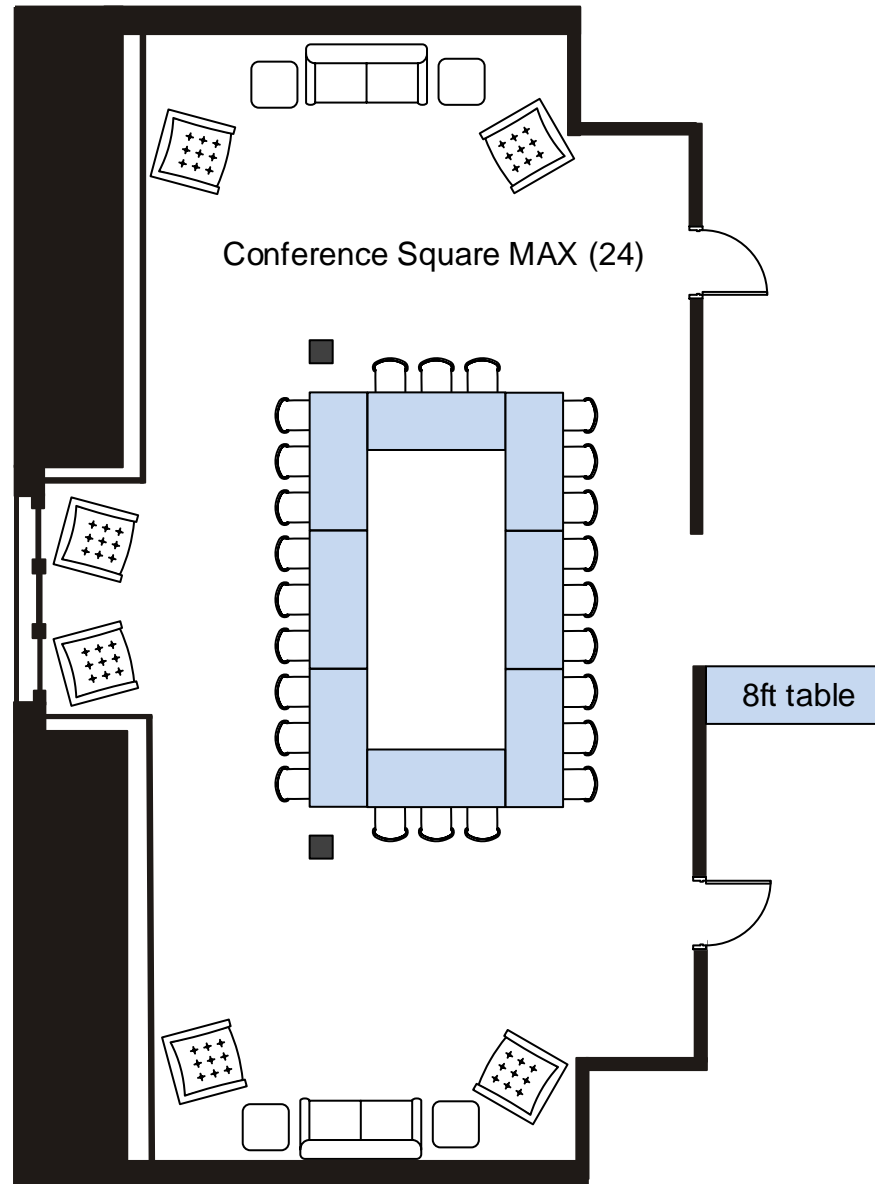

MACALESTER

OLD MAIN
FOURTH FLOOR - LOUNGE

STANDARD SET

0ft 3ft 5ft 10ft