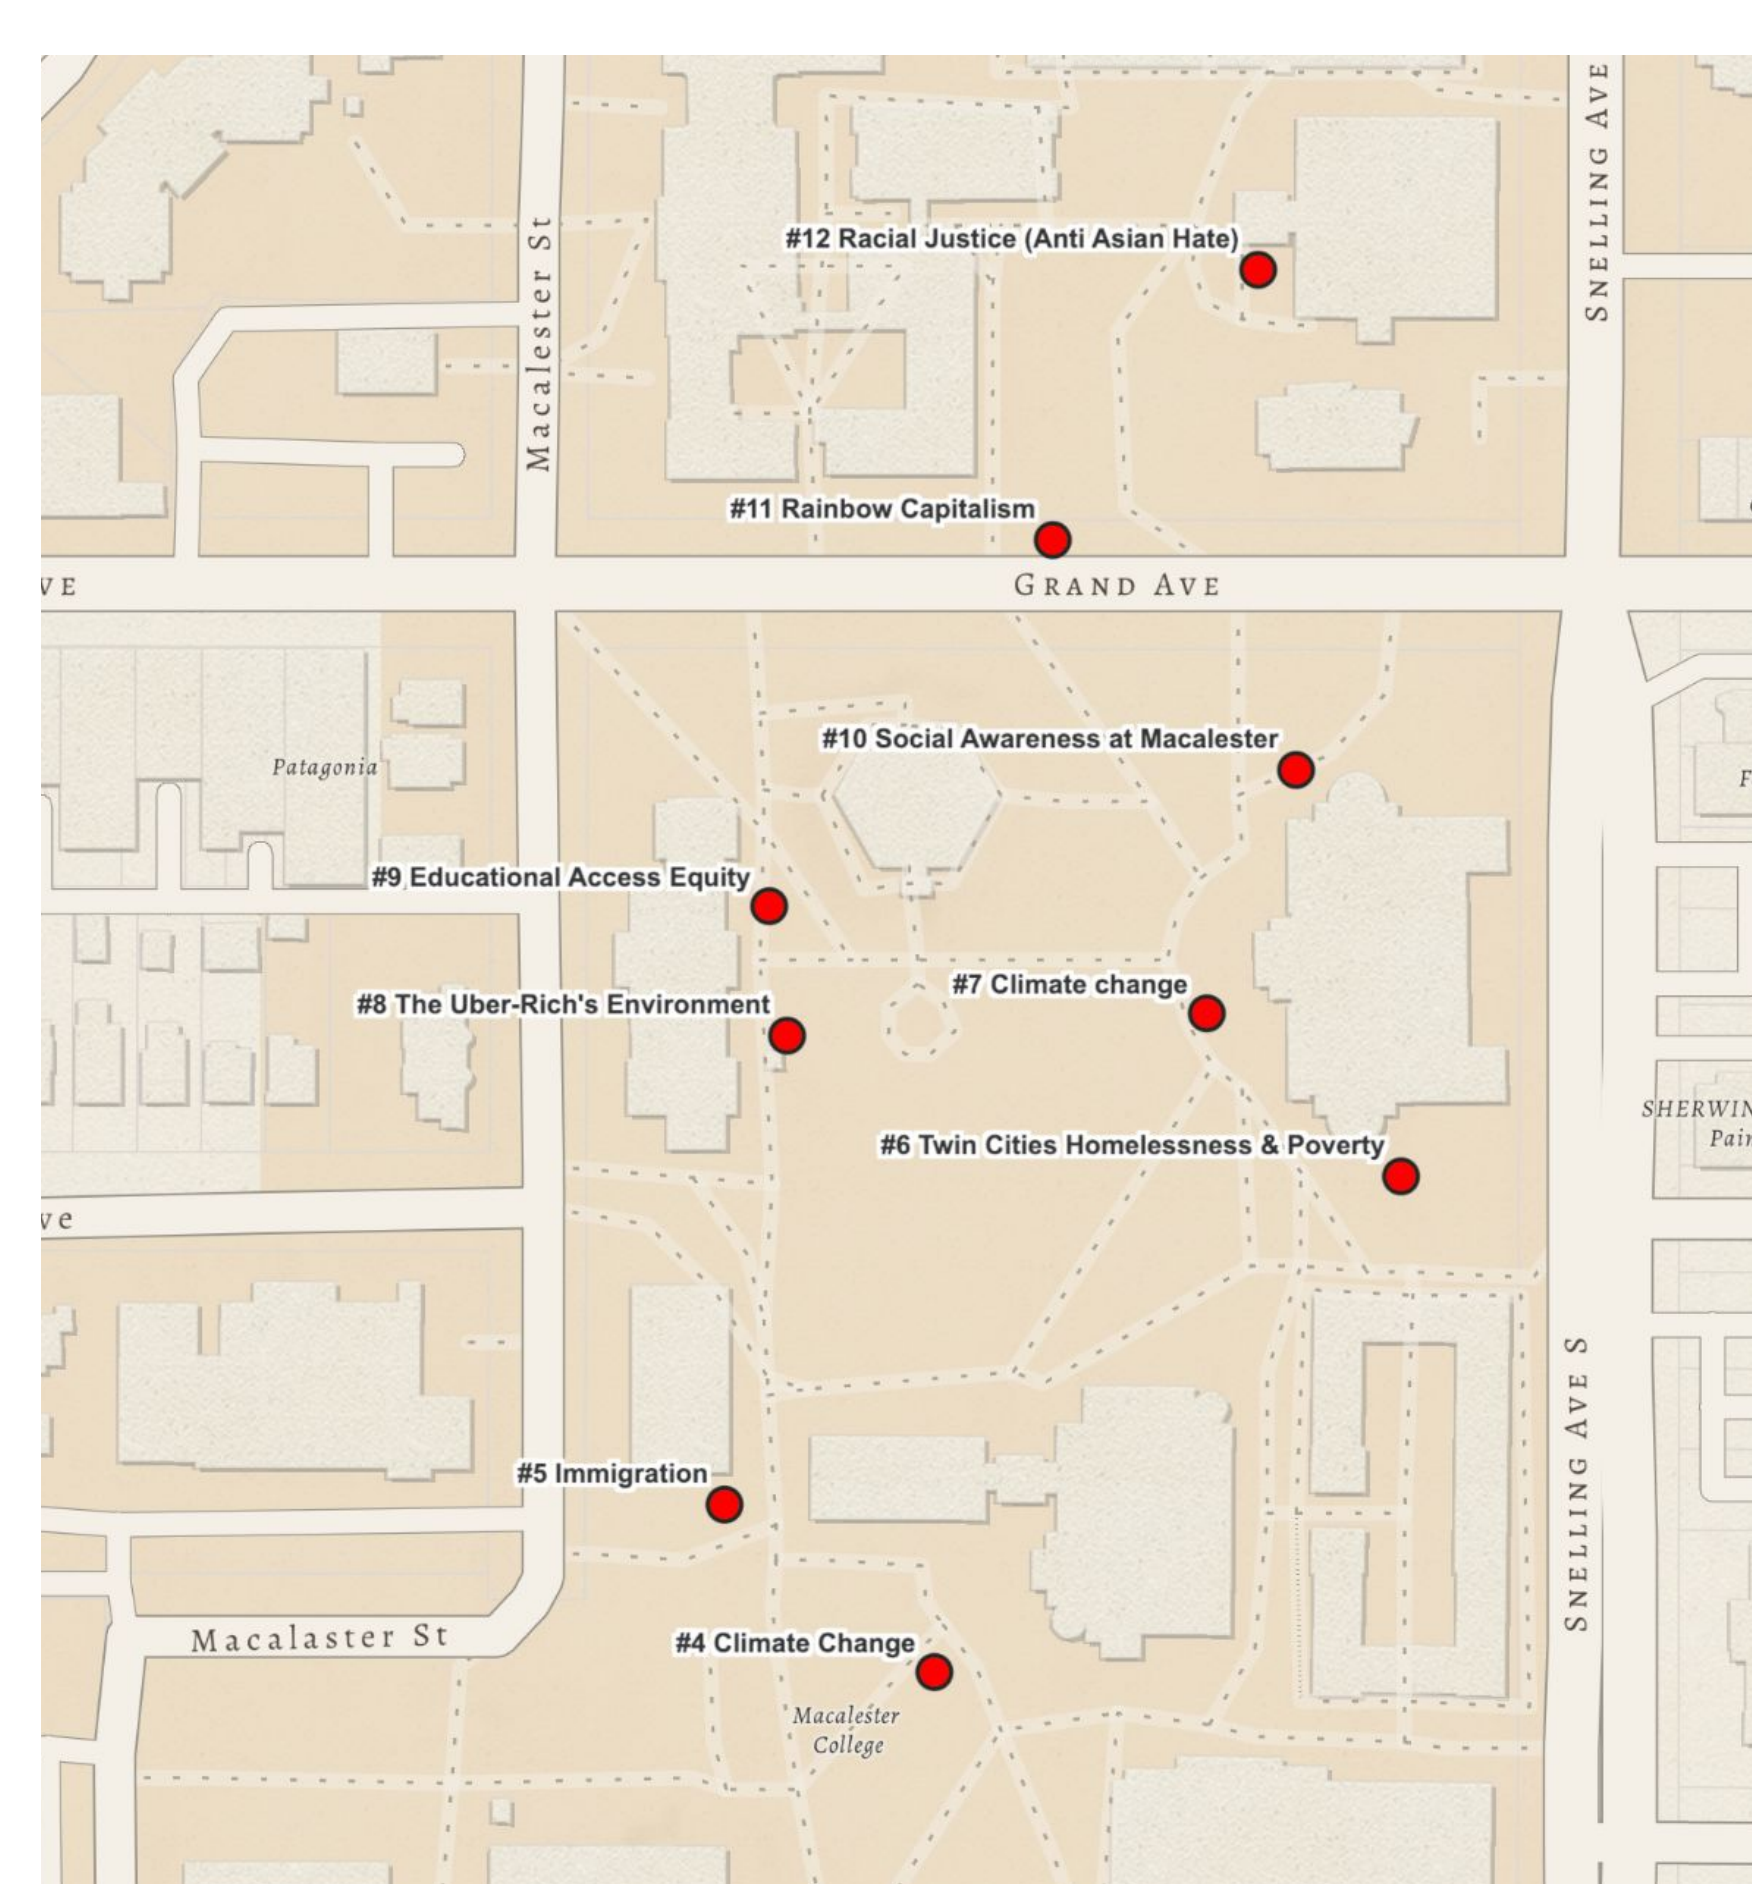

PORTALS OF COMMITMENT: PORTAL MAP AND POSTERS

Map by Seth Buikema

FYC: SOCIAL DESIGN STUDENTS FALL 2021

1

2

3

4

5

6

7

8

9

10

11

12