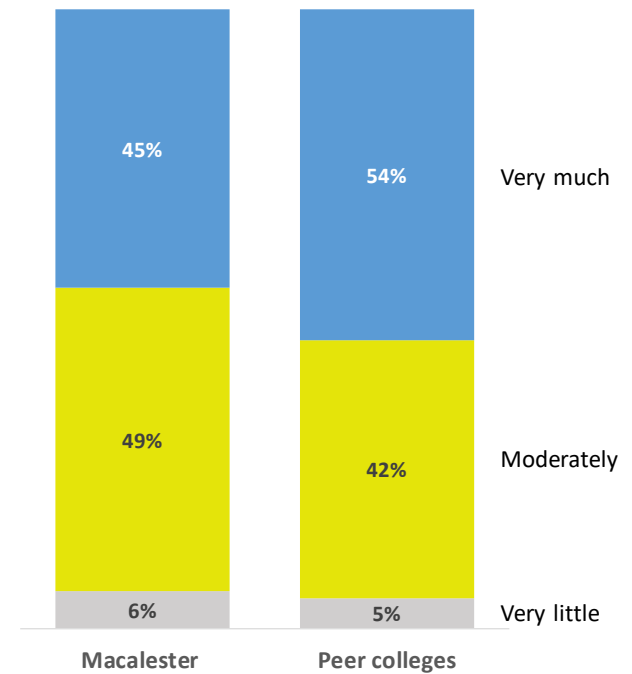

MACALESTER SENIORS REFLECT ON Growth, Challenges, and Satisfaction

SPRING 2017 NSSE SURVEY

MACALESTER

GROWTH: How much did your experiences at Mac contribute to your knowledge, skills, and personal development in... percent "very much" or "quite a bit"

CHALLENGES: During the current year, to what extent did your courses challenge you to do your best work?

PREPARATION: Average hours per week spent studying

SATISFACTION: How would you evaluate your educational experience at this college?