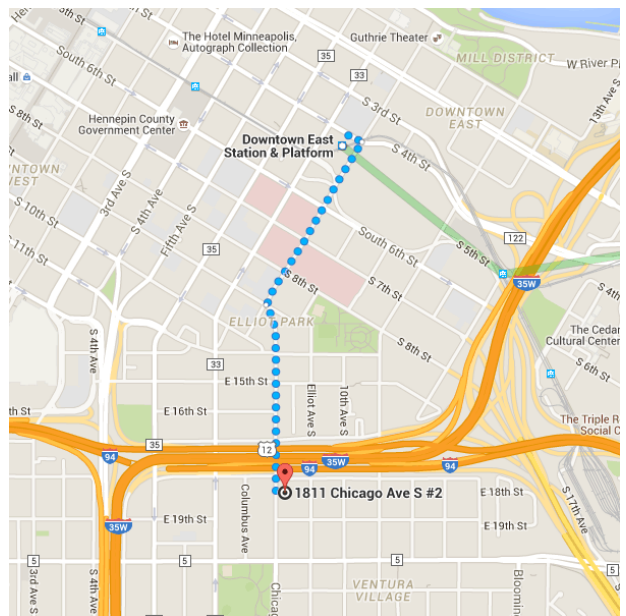

1600 Grand Ave, St Paul, MN 55105 to 1811 Chicago Ave S #2

9:35 AM - 10:25 AM (50 min)

Map data ©2015 Google 1 mi

9:35 AM ○ 1600 Grand Ave

St Paul, MN 55105

About 2 min , 371 ft

Use caution - may involve errors or sections not suited for walking

9:44 AM ○ Snelling Ave & Spruce Tree Ave

9:50 AM ○ Snelling Ave Station & Platform

♿ **Green**  
towards Westbound to Mpls-  
Target Field

19 min (8 stops) · ♿  
Service run by Metro Transit - Route information

10:09 AM ○ Downtown East Station & Platform

♿ Walk  
About 16 min , 0.8 mi

Use caution - may involve errors or  
sections not suited for walking

- ↑ Head southeast on S 4th St toward Chicago Ave  
161 ft
- ↪ Turn right onto Chicago Ave  
0.4 mi
- ↶ Turn left onto Chicago Ave S  
0.4 mi

ℹ Destination will be on the left

10:25 AM ◎ 1811 Chicago Ave S #2

Minneapolis, MN 55404