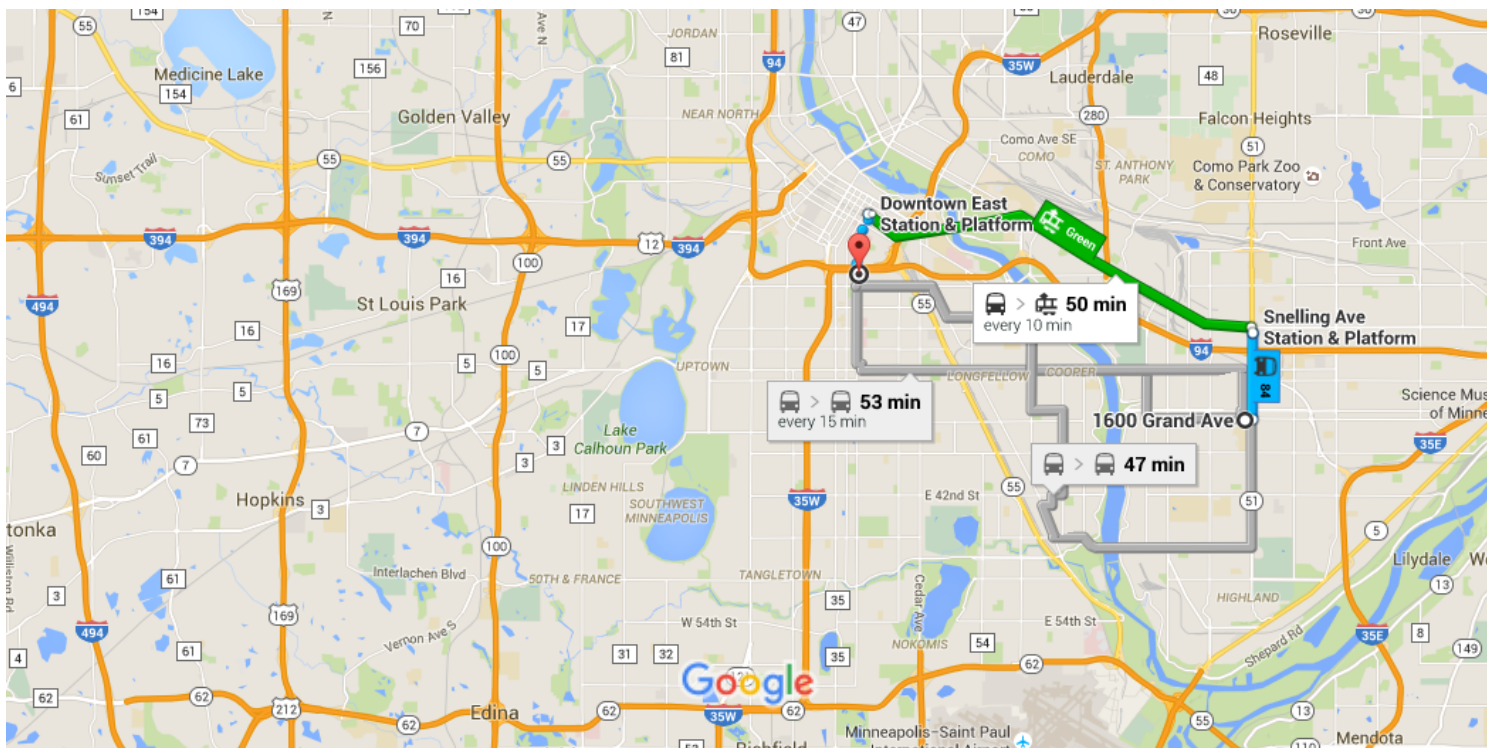

1600 Grand Ave, St Paul, MN 55105 to 1811 Chicago Ave S #2

9:35 AM - 10:25 AM (50 min)

Map data ©2015 Google 1 mi

9:35 AM ○ 1600 Grand Ave

St Paul, MN 55105

About 2 min , 371 ft

Use caution - may involve errors or sections not suited for walking

Head east on W Grand Ave toward Snelling Ave S

Destination will be on the right

371 ft

9:37 AM ○ Snelling Ave & Grand Ave

84 towards Northbound 84 Snelling Av / Rosedale / Via Montreal

7 min (6 stops) · ♿  
Service run by Metro Transit - Route information

9:44 AM ○ Snelling Ave & Spruce Tree Ave

9:50 AM ○ Snelling Ave Station & Platform

♿ **Green**  
towards Westbound to Mpls-  
Target Field

19 min (8 stops) · ♿  
Service run by Metro Transit - Route information

ℹ Destination will be on the left

10:25 AM ◎ 1811 Chicago Ave S #2

Minneapolis, MN 55404