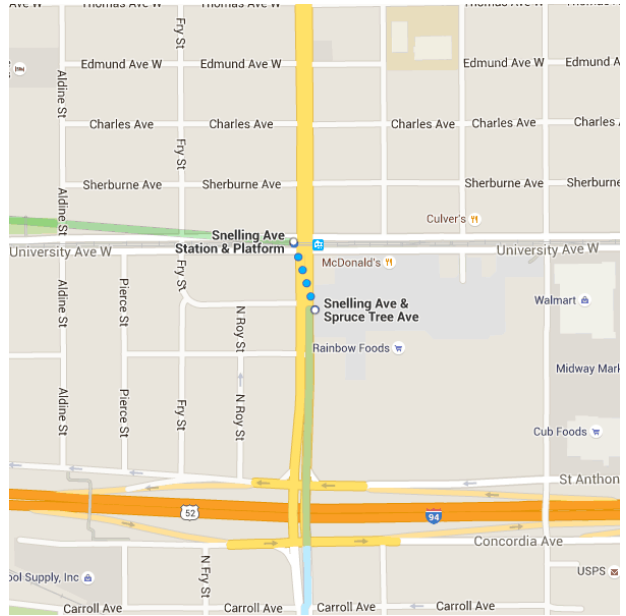

1600 Grand Ave, St Paul, MN 55105 to 1811 Chicago Ave S #2

9:35 AM - 10:25 AM (50 min)

Map data ©2015 Google 1 mi

9:35 AM ○ 1600 Grand Ave

St Paul, MN 55105

About 2 min , 371 ft

Use caution - may involve errors or sections not suited for walking

Head east on W Grand Ave toward Snelling Ave S

Destination will be on the right

371 ft

9:37 AM ○ Snelling Ave & Grand Ave

84 towards Northbound 84 Snelling Av / Rosedale / Via Montreal

7 min (6 stops) · ♿  
Service run by Metro Transit - Route information

9:44 AM ○ Snelling Ave & Spruce Tree Ave

9:50 AM ○ Snelling Ave Station & Platform

♿ **Green**  
towards Westbound to Mpls-  
Target Field

19 min (8 stops) · ♿  
Service run by Metro Transit - Route information

ℹ Destination will be on the left

10:25 AM ◎ 1811 Chicago Ave S #2

Minneapolis, MN 55404