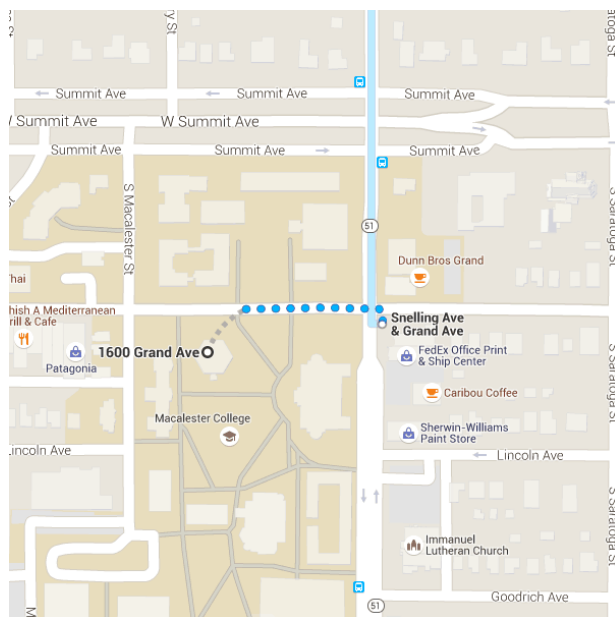

1600 Grand Ave, St Paul, MN 55105 to 1811 Chicago Ave S #2

9:35 AM - 10:25 AM (50 min)

Map data ©2015 Google 1 mi

9:35 AM ○ 1600 Grand Ave

St Paul, MN 55105

About 2 min , 371 ft

Use caution - may involve errors or sections not suited for walking

Head east on W Grand Ave toward Snelling Ave S

Destination will be on the right

371 ft

9:37 AM ○ Snelling Ave & Grand Ave

84 towards Northbound 84 Snelling Av / Rosedale / Via Montreal

7 min (6 stops) · ♿  
Service run by Metro Transit - Route information

9:44 AM ○ Snelling Ave & Spruce Tree Ave

9:50 AM ○ Snelling Ave Station & Platform

♿ **Green**  
towards Westbound to Mpls-  
Target Field

19 min (8 stops) · ♿  
Service run by Metro Transit - Route information

ℹ Destination will be on the left

10:25 AM ◎ 1811 Chicago Ave S #2

Minneapolis, MN 55404