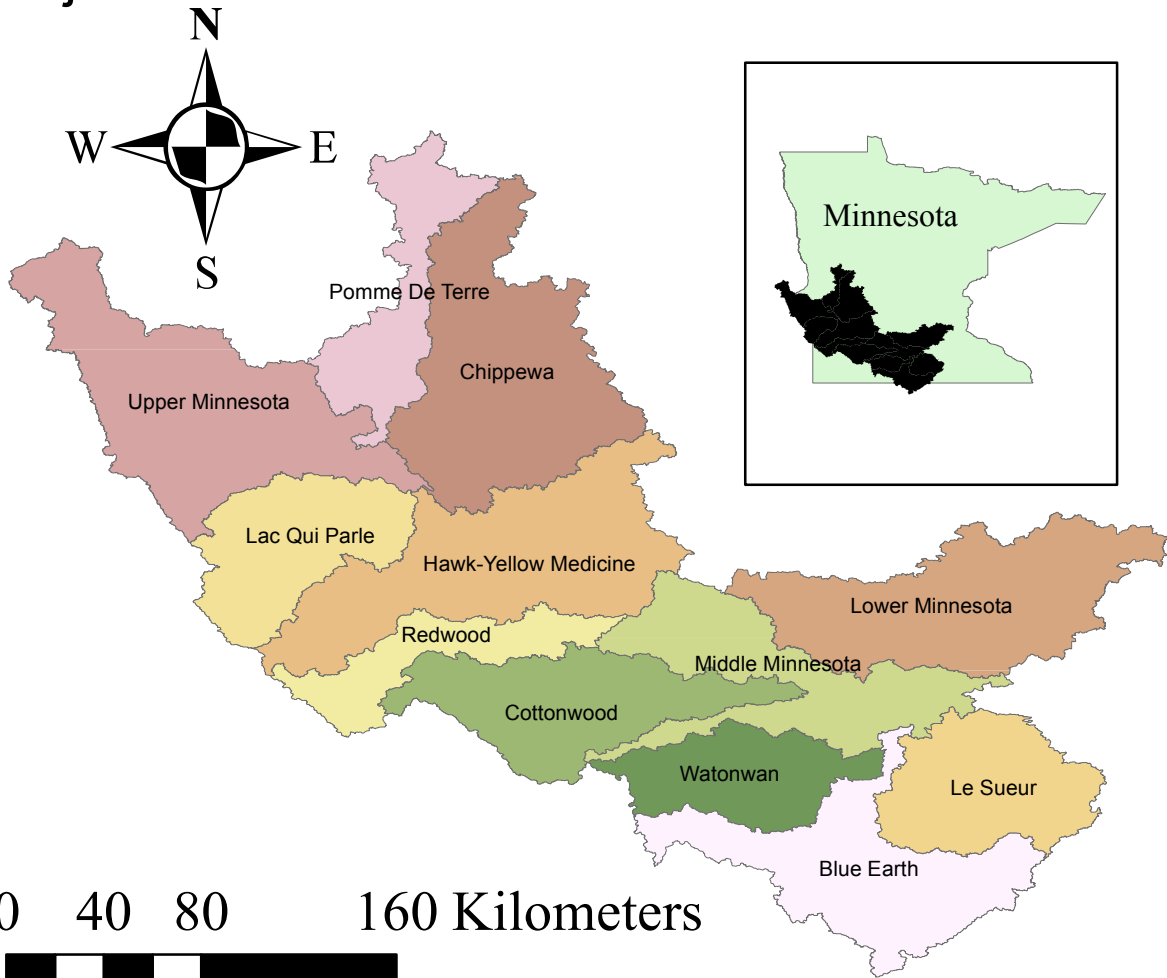

Major subwatersheds of the MN River Watershed

Based on HUC8 classification from
Dollison, R.M., 2010, The National Map: New viewer, services, and
data download: U.S. Geological Survey Fact Sheet 2010-3055,
2 p. (Also available at [http://pubs.usgs.gov/fs/2010/3055/.](http://pubs.usgs.gov/fs/2010/3055/))